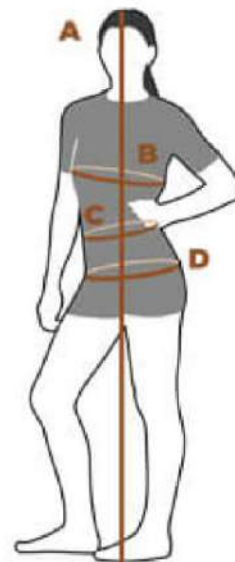

Men's

A

Height (cm)	Size
172-178	= 46
174-180	= 48
176-182	= 50
178-184	= 52
180-186	= 54
182-188	= 56
184-190	= 58
186-192	= 60
188-194	= 62
190-196	= 64
192-198	= 66

B

Chest (cm)	Size
90-94	= 46
94-98	= 48
98-102	= 50
102-106	= 52
106-110	= 54
110-114	= 56
114-118	= 58
118-122	= 60
122-126	= 62
126-130	= 64
130-134	= 66

C

Waist (cm)	Size
78-82	= 46
82-86	= 48
86-90	= 50
90-94	= 52
94-98	= 54
98-102	= 56
102-106	= 58
106-110	= 60
110-114	= 62
114-118	= 64
118-122	= 66

Ladies

A

Height (cm)	Size
158-164	= 34
160-166	= 36
162-168	= 38
164-170	= 40
166-172	= 42
168-174	= 44
170-176	= 46
172-178	= 48
174-180	= 50

B

Chest (cm)	Size
80-84	= 34
84-88	= 36
88-92	= 38
92-96	= 40
96-100	= 42
100-104	= 44
104-108	= 46
108-112	= 48
112-116	= 50

C

Waist (cm)	Size
64-68	= 34
68-72	= 36
72-76	= 38
76-80	= 40
80-84	= 42
84-88	= 44
88-92	= 46
92-96	= 48
96-100	= 50

D-Size: Leg length -5 cm, waist +9 cm, seat +4 cm. Short leg: -5 cm. Long leg: +5 cm

Women's

Normal Size	34	36	38	40	42	44	46	48	50
D-Size				20	21	22	23	24	25
Short leg	S34	S36	S38	S40	S42	S44	S46	S48	S50
Long leg	L34	L36	L38	L40	L42	L44	L46	L48	L50
Unisex Women's	Lady XS	Lady S	Lady M	Lady L	Lady XL	Lady 2XL	Lady 3XL		
Inches	26-27	27-28	29-30	31-32	33-34	35-36	37-38		
Unisex Size		XS	S	M	L	XL	2XL		